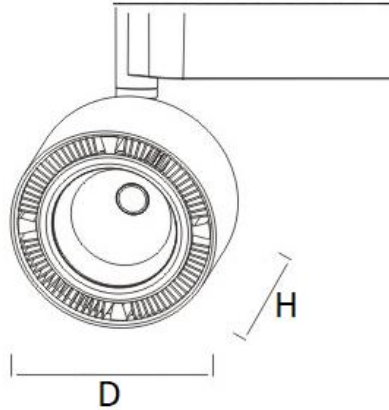

Variants and Dimensions:

TWO LINES SKY TLR

Watt	Whole fixture lumens	Colour temp.	Beam angle	Colour body	Size (mm)		Catalogue number
					Diameter	Height	
6.5	500	4000	40°	White	57	147	93TL5LEDW/WH
6.5	500	2700	40°	White	57	147	93TL5LEDWW/WH
6.5	500	4000	40°	Black	57	147	93TL5LEDW/BL
6.5	500	2700	40°	Black	57	147	93TL5LEDWW/BL
6.5	500	4000	40°	Grey	57	147	93TL5LEDW/GR
6.5	500	2700	40°	Grey	57	147	93TL5LEDWW/GR

FOUR LINES SKY TLR

Watt	Whole fixture lumens	Colour temp.	Beam angle	Colour body	Size (mm)		Catalogue number
					Diameter	Height	
6.5	500	4000	40°	White	57	147	94TL5LEDW/WH
6.5	500	2700	40°	White	57	147	94TL5LEDWW/WH
6.5	500	4000	40°	Black	57	147	94TL5LEDW/BL
6.5	500	2700	40°	Black	57	147	94TL5LEDWW/BL